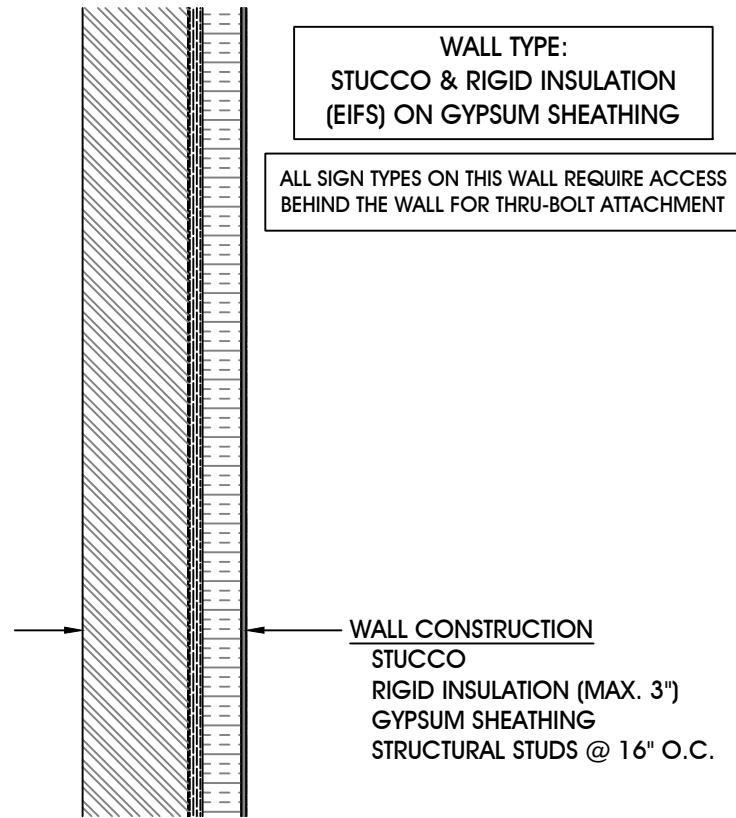

WALL DETAILS - ATTACHMENT OF WALL SIGNS

WALL CROSS SECTIONS - UP TO 7 CROSS-SECTIONS TO CHOOSE FROM

DRAWING TITLE:

TYPICAL WALL CROSS-SECTIONS

- ALL DRAWINGS, SPECIFICATIONS AND RELATED DOCUMENTS ARE THE COPYRIGHT PROPERTY OF SIGN SPEC CANADA INC.
- REPRODUCTION OF THESE DRAWINGS IN PART OR WHOLE IS STRICTLY FORBIDDEN.

Sign Spec
CANADA

www.signspec.ca

	NAME	DATE	DWG. NO.
DRAWN	FOO	FEB-04-2021	SO
CHECKED	MAC	FEB-05-2021	
SCALE: AS NOTED (11" X 17" PRINT SIZE)			