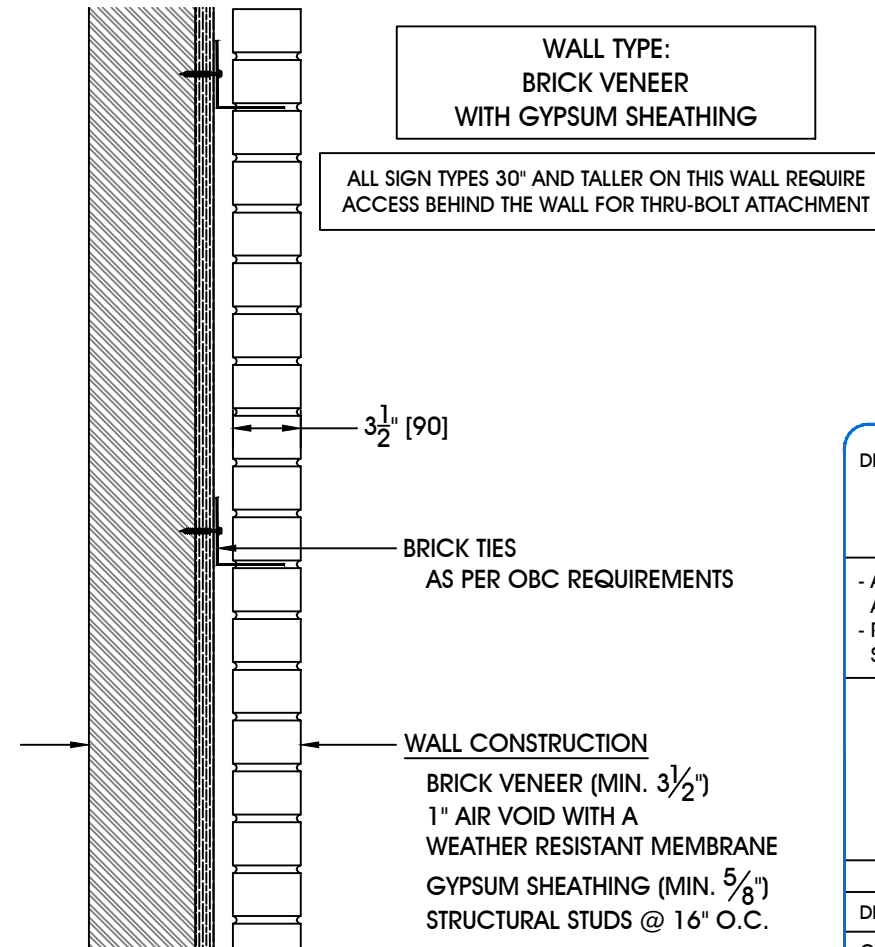

WALL DETAILS - ATTACHMENT OF WALL SIGNS

WALL CROSS SECTIONS - UP TO 7 CROSS-SECTIONS TO CHOOSE FROM

DRAWING TITLE:

TYPICAL WALL CROSS-SECTIONS

- ALL DRAWINGS, SPECIFICATIONS AND RELATED DOCUMENTS ARE THE COPYRIGHT PROPERTY OF SIGN SPEC CANADA INC.
- REPRODUCTION OF THESE DRAWINGS IN PART OR WHOLE IS STRICTLY FORBIDDEN.

Sign Spec
CANADA

www.signspec.ca

	NAME	DATE	DWG. NO.
DRAWN	FOO	FEB-04-2021	SO
CHECKED	MAC	FEB-05-2021	
SCALE: AS NOTED (11" X 17" PRINT SIZE)			