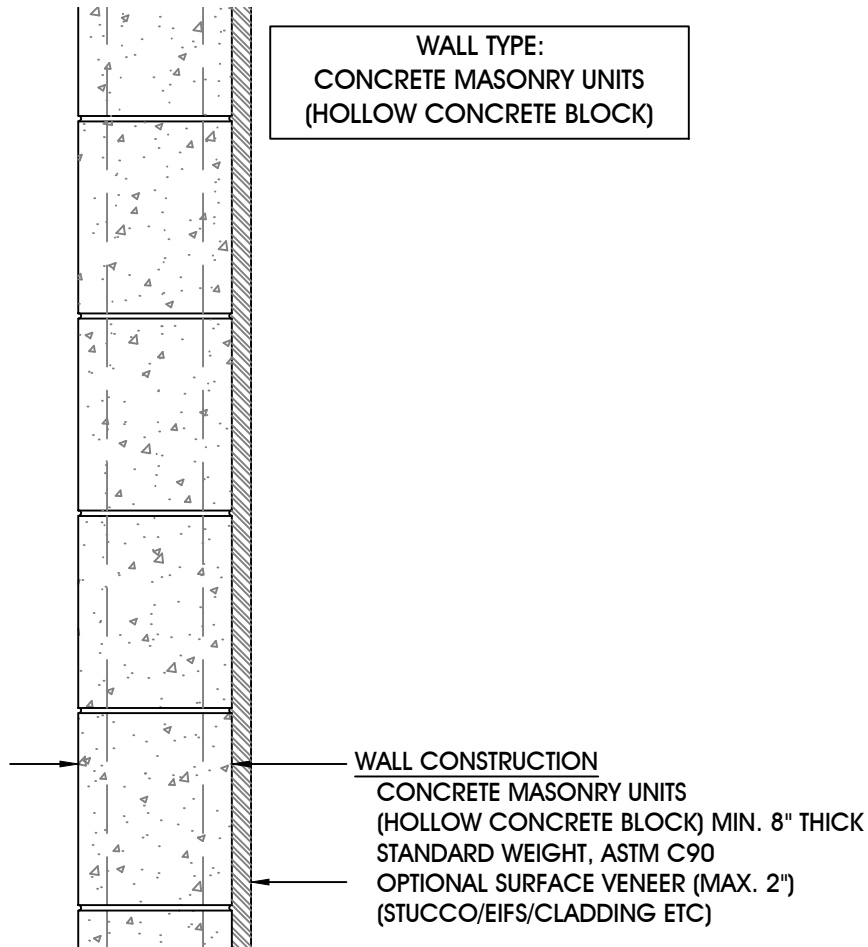

WALL DETAILS - ATTACHMENT OF WALL SIGNS

WALL CROSS SECTIONS - UP TO 7 CROSS-SECTIONS TO CHOOSE FROM

DRAWING TITLE:

TYPICAL WALL CROSS-SECTIONS

- ALL DRAWINGS, SPECIFICATIONS AND RELATED DOCUMENTS ARE THE COPYRIGHT PROPERTY OF SIGN SPEC CANADA INC.
- REPRODUCTION OF THESE DRAWINGS IN PART OR WHOLE IS STRICTLY FORBIDDEN.

Sign Spec
CANADA

www.signspec.ca

	NAME	DATE	DWG. NO.
DRAWN	FOO	FEB-04-2021	SO
CHECKED	MAC	FEB-05-2021	
SCALE: AS NOTED (11" X 17" PRINT SIZE)			