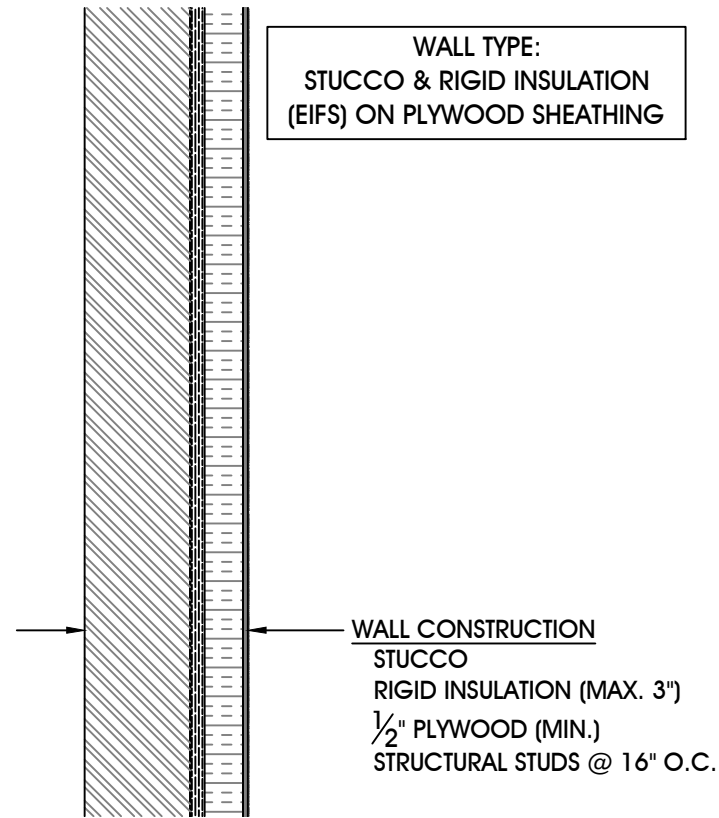

WALL DETAILS - ATTACHMENT OF WALL SIGNS

WALL CROSS SECTIONS - UP TO 7 CROSS-SECTIONS TO CHOOSE FROM

DRAWING TITLE:

TYPICAL WALL CROSS-SECTIONS

- ALL DRAWINGS, SPECIFICATIONS AND RELATED DOCUMENTS ARE THE COPYRIGHT PROPERTY OF SIGN SPEC CANADA INC.
- REPRODUCTION OF THESE DRAWINGS IN PART OR WHOLE IS STRICTLY FORBIDDEN.

Sign Spec
CANADA

www.signspec.ca

	NAME	DATE	DWG. NO.
DRAWN	FOO	FEB-04-2021	SO
CHECKED	MAC	FEB-05-2021	
SCALE: AS NOTED (11" X 17" PRINT SIZE)			