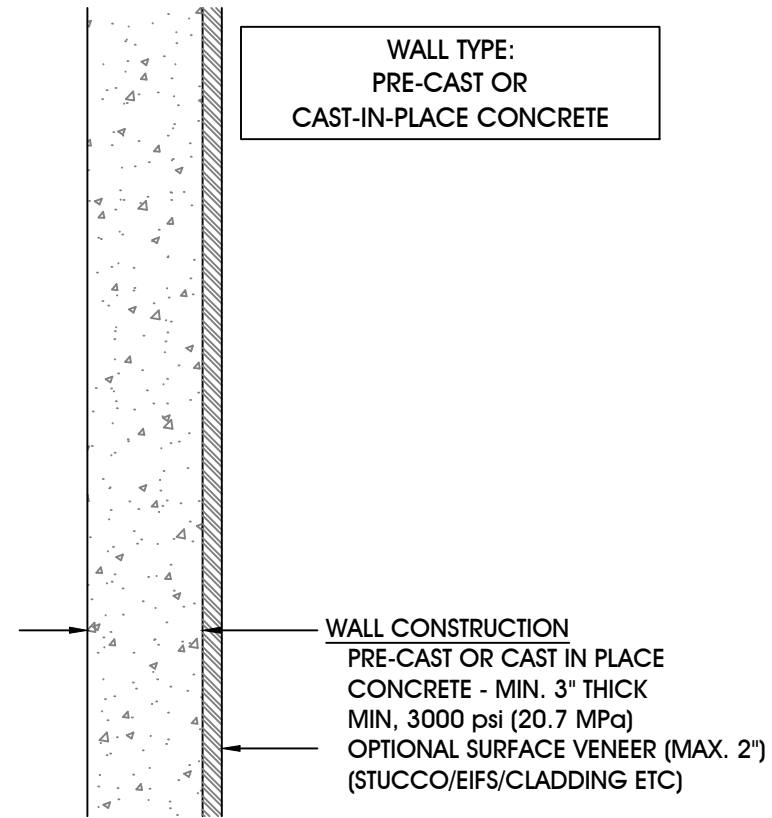

WALL DETAILS - ATTACHMENT OF WALL SIGNS

WALL CROSS SECTIONS - UP TO 7 CROSS-SECTIONS TO CHOOSE FROM

DRAWING TITLE:

TYPICAL WALL CROSS-SECTIONS

- ALL DRAWINGS, SPECIFICATIONS AND RELATED DOCUMENTS ARE THE COPYRIGHT PROPERTY OF SIGN SPEC CANADA INC.
- REPRODUCTION OF THESE DRAWINGS IN PART OR WHOLE IS STRICTLY FORBIDDEN.

Sign Spec
CANADA

www.signspec.ca

	NAME	DATE	DWG. NO.
DRAWN	FOO	FEB-04-2021	SO
CHECKED	MAC	FEB-05-2021	
SCALE: AS NOTED (11" X 17" PRINT SIZE)			