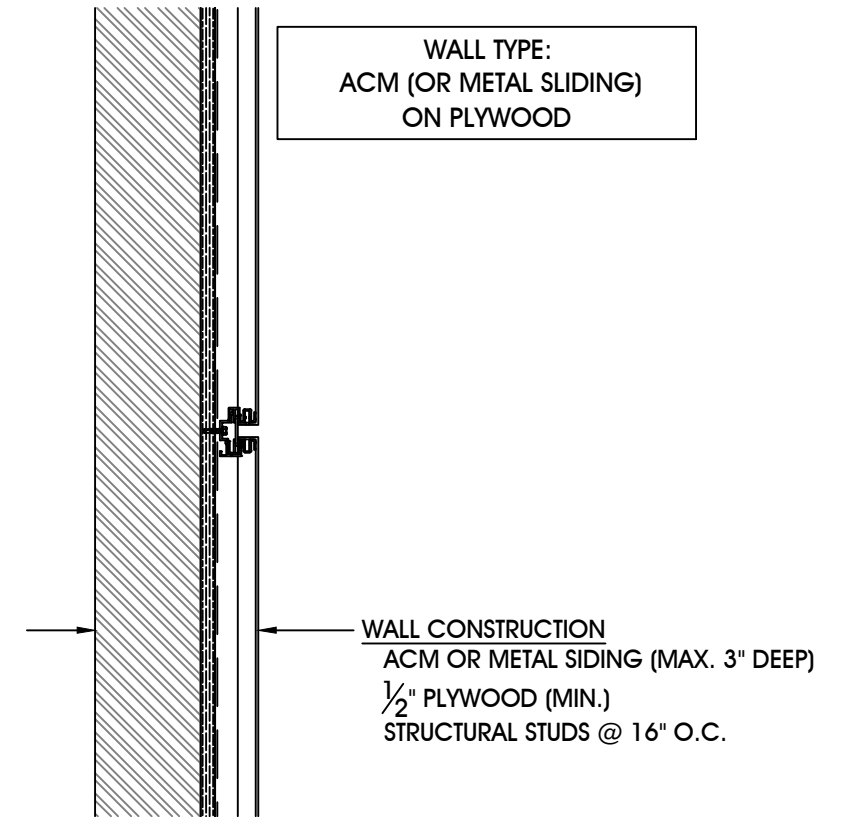

WALL DETAILS - ATTACHMENT OF WALL SIGNS

WALL CROSS SECTIONS - UP TO 7 CROSS-SECTIONS TO CHOOSE FROM

DRAWING TITLE:

TYPICAL WALL CROSS-SECTIONS

- ALL DRAWINGS, SPECIFICATIONS AND RELATED DOCUMENTS ARE THE COPYRIGHT PROPERTY OF SIGN SPEC CANADA INC.
- REPRODUCTION OF THESE DRAWINGS IN PART OR WHOLE IS STRICTLY FORBIDDEN.

Sign Spec
CANADA

www.signspec.ca

	NAME	DATE	DWG. NO.
DRAWN	FOO	FEB-04-2021	SO
CHECKED	MAC	FEB-05-2021	
SCALE: AS NOTED (11" X 17" PRINT SIZE)			