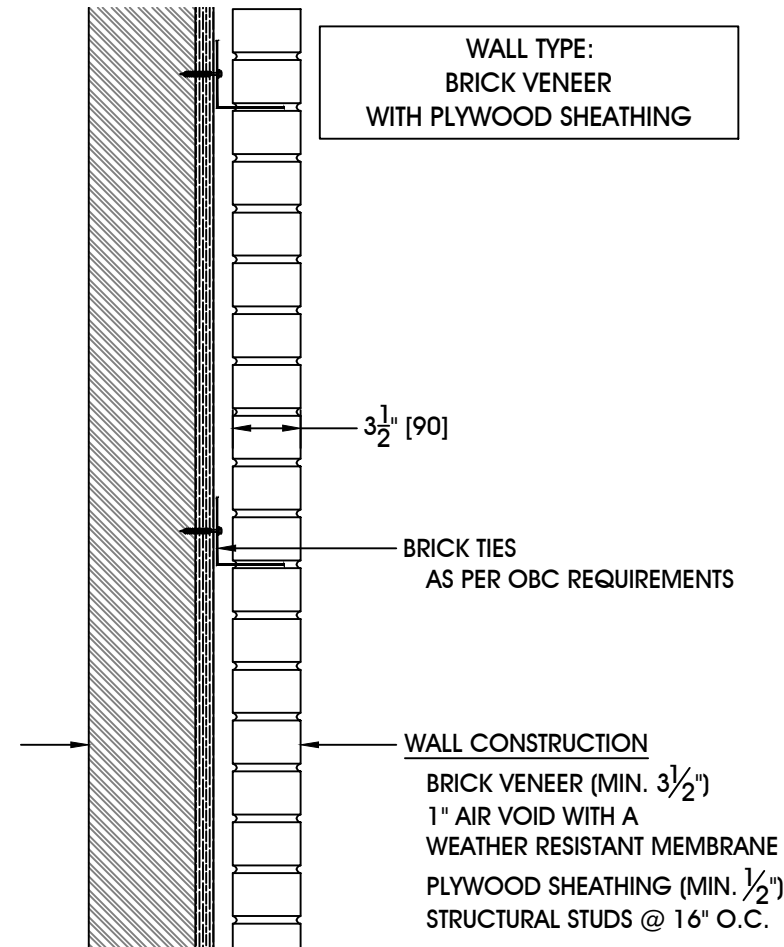

WALL DETAILS - ATTACHMENT OF WALL SIGNS

WALL CROSS SECTIONS - UP TO 7 CROSS-SECTIONS TO CHOOSE FROM

DRAWING TITLE:

TYPICAL WALL CROSS-SECTIONS

- ALL DRAWINGS, SPECIFICATIONS AND RELATED DOCUMENTS ARE THE COPYRIGHT PROPERTY OF SIGN SPEC CANADA INC.
- REPRODUCTION OF THESE DRAWINGS IN PART OR WHOLE IS STRICTLY FORBIDDEN.

Sign Spec
CANADA

www.signspec.ca

	NAME	DATE	DWG. NO.
DRAWN	FOO	FEB-04-2021	SO
CHECKED	MAC	FEB-05-2021	
SCALE: AS NOTED (11" X 17" PRINT SIZE)			